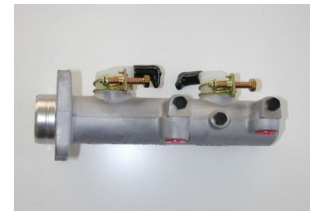

Kai Giu Enterprise Co., Ltd.

3F-2, No. 490, Ta Chin St., NanTun Dist., Taichung city 408, Taiwan
Tel: 886-4-23292393 Fax: 886-4-23292391 Email: kaigi@ms55.hinet.net

BRAKE MASTER CYLINDER ASSY

KAI GIU SUPPLIES:

1. ASSORTED BMC
  (BEFORD, BENZ, CHEVROLET, GMC, JEEP, LAND ROVER, PONTIAC, RENAULT, PEUGEOT)
2. DAIHATSU BMC
3. FORD BMC
4. HONDA BMC
5. ISUZU BMC
6. MAZDA BMC
7. MITSUBISHI BMC
8. NISSAN BMC
9. SUZUKI BMC
10. TOYOTA BMC
11. DAEWOO BMC
12. HYUNDAI BMC
13. KIA BMC
14. LPR BMC

NO.	PART #	CAR	MODEL	SIZE	NOTE
ASSORTED BMC					
01	4255-099	BEDFORD	NFM2(SB3)REAR WHEEL CYLINDER		
02	03568	BEDFORD	BEFORD		
03	011764	BENZ	BENZ		
04	184-127	BENZ	BENZ		
05	03.2417-0401.3	BENZ	OEM No:000 295 87 06 BENZ NG 72-92 from ATE		
06	H17853.10.1	BENZ	OEM No:000 295 87 06 BENZ NG 72-92 from FTE		
07	SPB0001	BENZ	OEM No:000 295 87 06 BENZ NG 72-92		
08	96418831	CHEVROLET	LACETTI 05-15 NUBIRA 05-15 DAEWOO 04-15		
09	96566719	CHEVROLET	SPARK		
10	FD-1251	GMC	same as 2530-753-9267 GMC M35		
11	FD-2704	INTERNATIONAL	INTERNATIONAL HARVESTER 79-82		
12	805223	JEEP	JEEP&WILLYS CJ-3B 46-66		
13	64068060	LAND ROVER			
14	3492362	PONTIAC	PONTIAC LEMAN 89-93		
15	L612132	RENAULT	same as 5001865116 RENAULT TRUCK R 80-90		B131SZ008
16	4601.71	PEUGEOT	PEUGEOT		
17	4607.71	PEUGEOT	PEUGEOT		
18	4601.70	PEUGEOT	PEUGEOT		
19	4601.80	PEUGEOT	PEUGEOT		
DAIHATSU BMC					
01	47201-87210	DAIHATSU	DAIHATSU L201 1990-	3/4"	
02	47201-87301	DAIHATSU	DAIHATSU V10 V20 V30 DELTA 77-84	1-1/8"	B131DH005